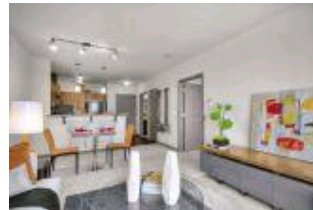

Driving & Directions

Email address: LegacyatPrattPark008@myLTSmail.com

Website: <http://www.legacyatprattpark.com>

Phone: 888-415-1979

Office hours: Monday - Friday 9 - 6
Saturday & Sunday 10 - 5

Address: 1800 South Jackson Street
SEATTLE, WA 98144

Directions:

I-5N, Exit 164A James/Dearborn to Madison, Follow signs to Dearborn, R @ S Dearborn, L on Rainier Ave S. R @ S. Jackson St. I-5S, Take I-90 Exit to Bellevue/Spokane, Keep R @ fork, follow signs to Dearborn, R. on S.Dearborn, R. on 8 Ave S, R. on S.Jackson

---

Information deemed reliable but not guaranteed. All measurements are approximate. Prices and availability are subject to change.